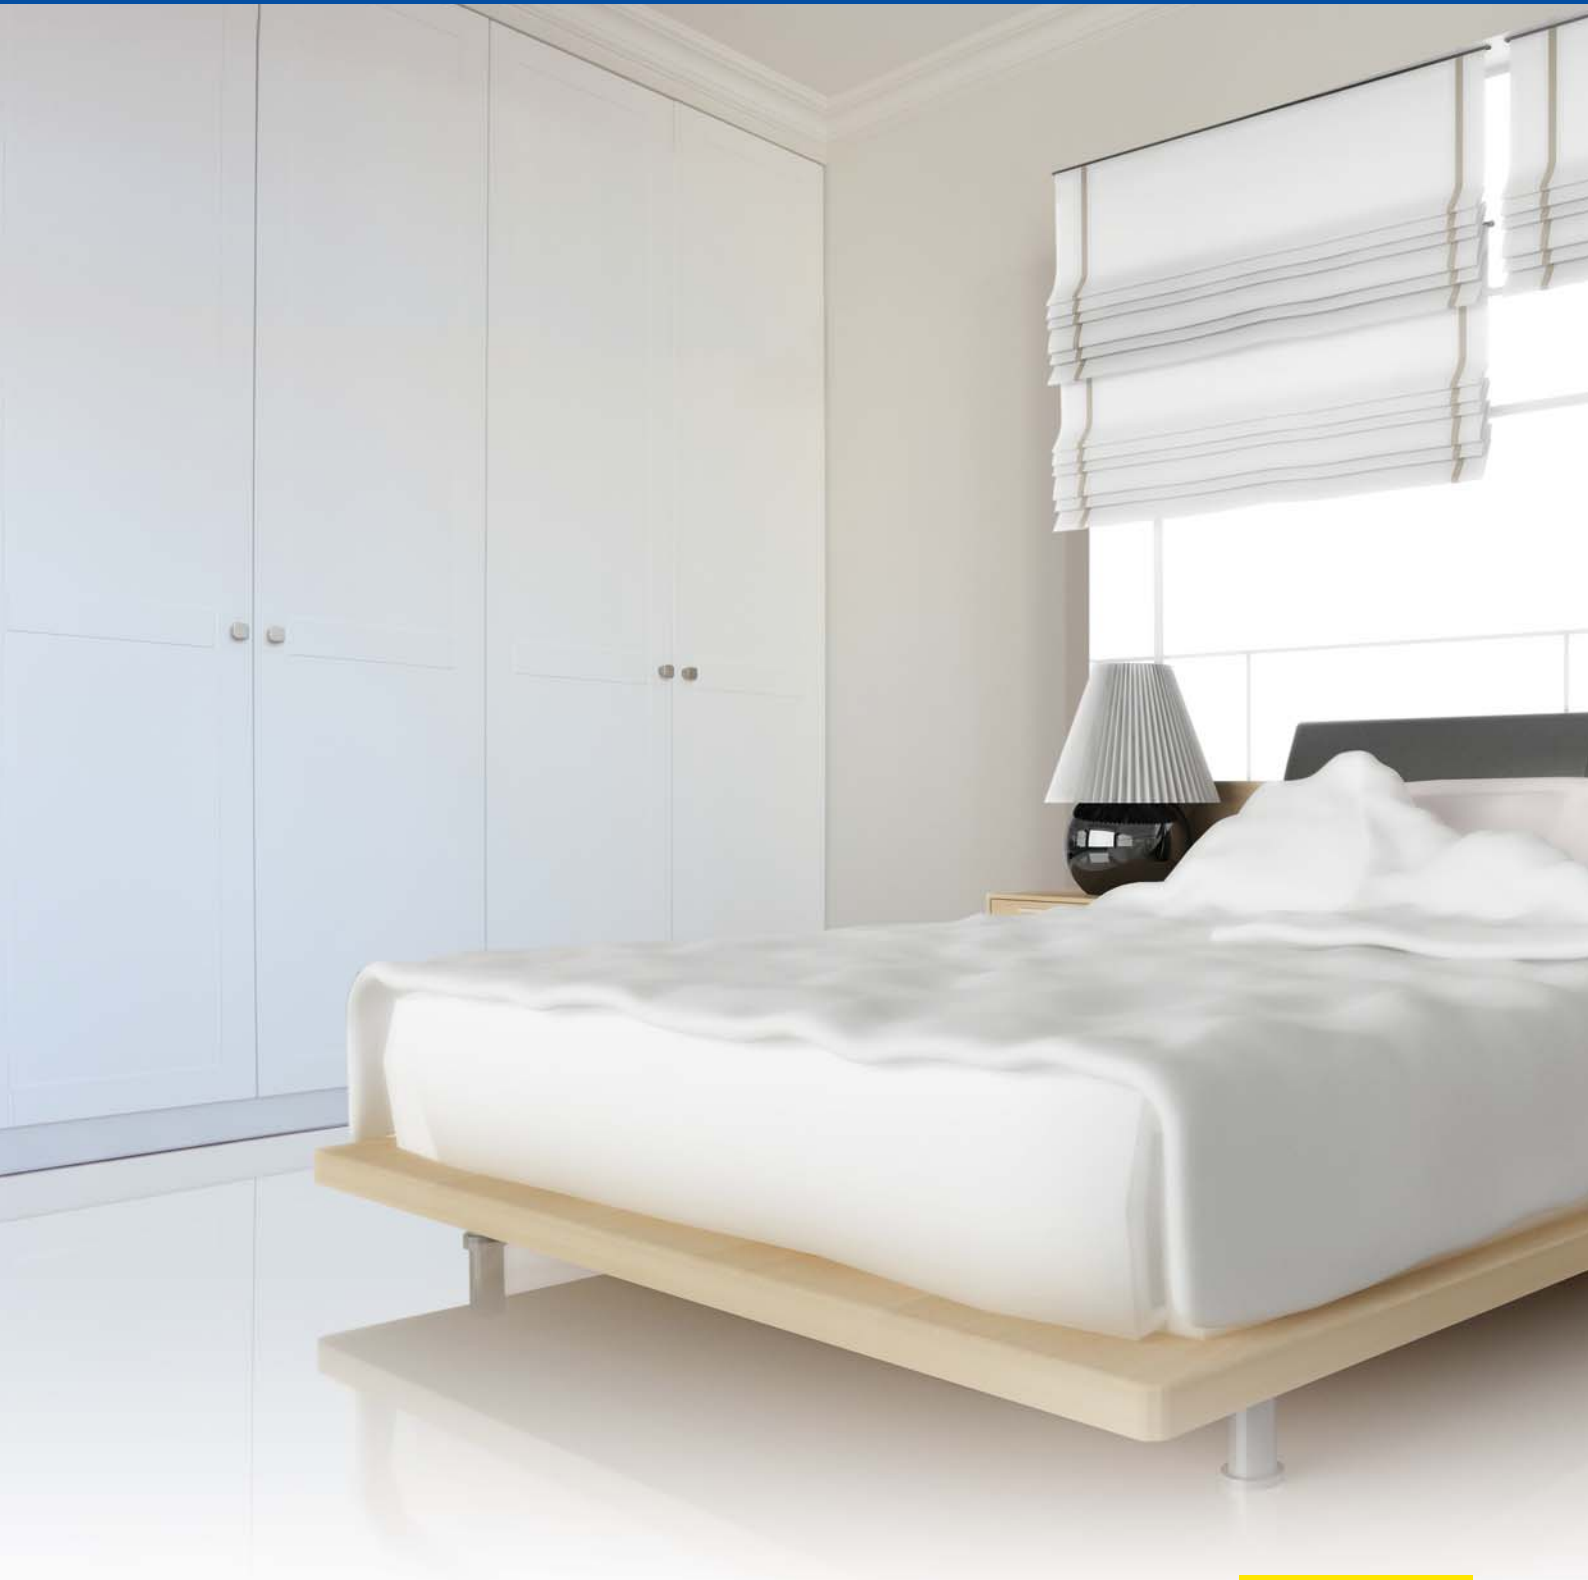

boardprep

(Pty) Ltd

Reg No: 1984/010146/07

A Perfect Fit for You

Ready to Assemble Built-in Cupboards

Why Ready to Assemble?

Ready to Assemble (RTA) cupboards are designed to fit your budget as well as your lifestyle – flat packed for ease of transport and storage. Each flat-pack contains all the components required to make the cupboard carcass and the fittings to assemble it. Various options such as doors, coloured side panels and cornice can be selected to complement the carcass and deliver that professional, fully co-ordinated look.