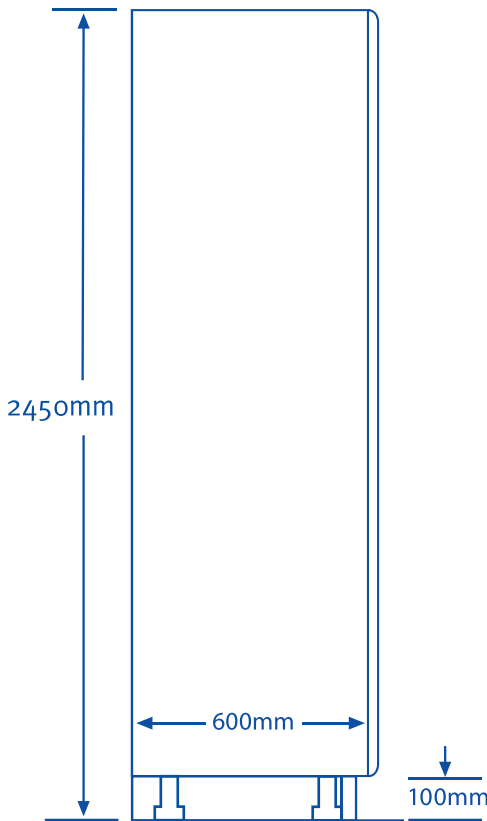

Why Ready to Assemble?

Ready to Assemble (RTA) cupboards are designed to fit your budget as well as your lifestyle – flat packed for ease of transport and storage. Each flat-pack contains all the components required to make the cupboard carcass and the fittings to assemble it. Various options such as doors, coloured side panels and cornice can be selected to complement the carcass and deliver that professional, fully co-ordinated look.

Are they easy to assemble?

Yes! With a few simple tools the carcasses can be put together in as little as 5 to 10 minutes per cupboard. And if you decide that installation is too much work for you, then we can put you in touch with one of our approved installers. Ask your salesperson for more information on these options.